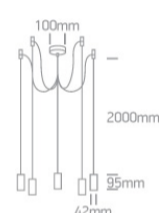

17 Pendants>E27 Pendant Tubes

63124C/B

5x20W E27 pendant.

Complies with standard EN60598-1 and any other specific standards.

Downloads

Dimensions

Gallery

Physical Specification

Item Group	17 Pendants
Family	E27 Pendant Tubes
Order Code	63124C/B
Colour	Black
Material	Aluminium
Shape	Circular
Height	95mm

Diameter	42mm
Suspended Ceiling	Yes
Indoor	Yes
Adjustable	No

Electrical Characteristics