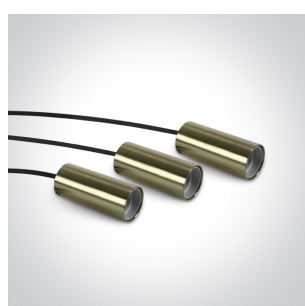

17 Pendants>E27 Pendant Tubes

63124C/BBS

5x20W E27 pendant.

Complies with standard EN60598-1 and any other specific standards.

Downloads

Dimensions

Gallery

Physical Specification

Item Group	17 Pendants
Family	E27 Pendant Tubes
Order Code	63124C/BBS
Colour	Brushed Brass
Material	Aluminium
Shape	Circular
Height	95mm

Diameter	42mm
Suspended Ceiling	Yes
Indoor	Yes
Adjustable	No

Electrical Characteristics