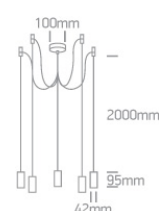

17 Pendants>E27 Pendant Tubes

63124C/BBS

5x20W E27 pendant.

Complies with standard EN60598-1 and any other specific standards.

Downloads

Dimensions

Gallery

Physical Specification

Item Group	17 Pendants
Family	E27 Pendant Tubes
Order Code	63124C/BBS
Colour	Brushed Brass
Material	Aluminium
Shape	Circular
Height	95mm

Diameter	42mm
Suspended Ceiling	Yes
Indoor	Yes
Adjustable	No

Electrical Characteristics