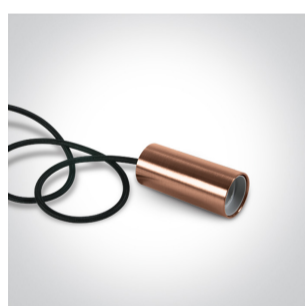

17 Pendants>E27 Pendant Tubes

63124/CU

20W E27 pendant.

Complies with standard EN60598-1 and any other specific standards.

Downloads

Dimensions

Gallery

Physical Specification

Item Group	17 Pendants
Family	E27 Pendant Tubes
Order Code	63124/CU
Colour	Copper
Material	Aluminium
Shape	Circular
Height	95mm

Diameter	42mm
Suspended Ceiling	Yes
Indoor	Yes
Adjustable	No