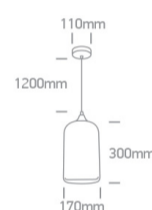

New 2021 Edition 2>Decorative

63138/A

12W E27 decorative pendant.

Complies with standard EN60598-1 and any other specific standards.

Downloads

Dimensions

Physical Specification

Item Group	New 2021 Edition 2
Family	Decorative
Order Code	63138/A
Colour	Amber
Material	Metal + glass
Shape	Circular
Height	300mm
Diameter	170mm
Suspended Ceiling	Yes
Indoor	Yes
Adjustable	No