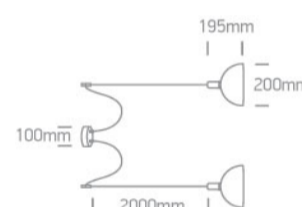

New 2021 Edition 3>Pendants

63140B/B

2x10W E27 pendant with black shade.

Complies with standard EN60598-1 and any other specific standards.

Downloads

Dimensions

Physical Specification

Item Group	New 2021 Edition 3
Family	Pendants
Order Code	63140B/B
Colour	Black
Material	Aluminium
Shape	Circular
Height	195mm
Diameter	200mm
Suspended Ceiling	Yes
Indoor	Yes
Adjustable	No