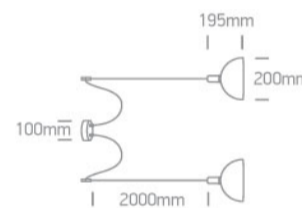

New 2021 Edition 3>Pendants

63140B/BBS

2x10W E27 pendant with black shade.

Complies with standard EN60598-1 and any other specific standards.

Downloads

Dimensions

Physical Specification

Item Group	New 2021 Edition 3
Family	Pendants
Order Code	63140B/BBS
Colour	Brushed Brass
Material	Aluminium
Shape	Circular
Height	195mm
Diameter	200mm
Suspended Ceiling	Yes
Indoor	Yes
Adjustable	No