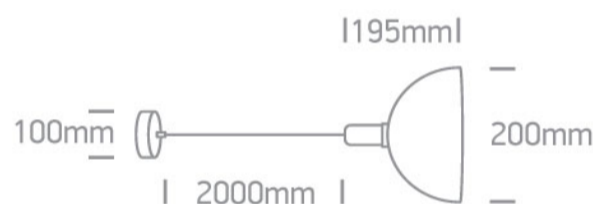

New 2021 Edition 3>Pendants

63140/BBS

10W E27 pendant with black shade.

Complies with standard EN60598-1 and any other specific standards.

Downloads

Dimensions

Physical Specification

Item Group	New 2021 Edition 3
Family	Pendants
Order Code	63140/BBS
Colour	Brushed Brass
Material	Aluminium
Shape	Circular
Height	195mm
Diameter	200mm
Suspended Ceiling	Yes
Indoor	Yes
Adjustable	No