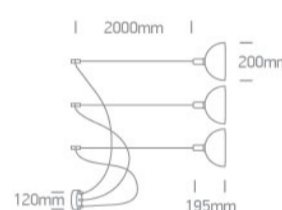

New 2021 Edition 3>Pendants

63140C/BBS

3x10W E27 pendant with black shade.

Complies with standard EN60598-1 and any other specific standards.

Downloads

Dimensions

Physical Specification

Item Group	New 2021 Edition 3
Family	Pendants
Order Code	63140C/BBS
Colour	Brushed Brass
Material	Aluminium
Shape	Circular
Height	195mm
Diameter	200mm
Suspended Ceiling	Yes
Indoor	Yes
Adjustable	No