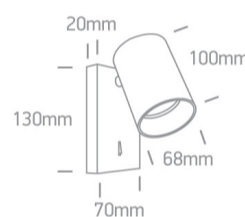

10W Retro surface wall decorative MR16 GU10 Spot.

Complies with standard EN60598-1 and any other specific standards.

Downloads

Dimensions

Physical Specification

Item Group	18 Decorative
Family	The Retro GU10 Spots
Order Code	65105NA/B
Colour	Black
Material	Aluminium
Shape	Rectangular
Length	130mm
Width	70mm
Height	20mm
Surface Wall	Yes
Indoor	Yes
Adjustable	2 Directions

## Electrical Characteristics

Gear

No

## Packing Info

Box Length

15cm

Box Width

13cm

Box Height

8,5cm

Pcs/Carton