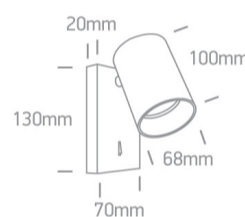

10W Retro surface wall decorative MR16 GU10 Spot.

Complies with standard EN60598-1 and any other specific standards.

Downloads

Dimensions

Physical Specification

Item Group	18 Decorative
Family	The Retro GU10 Spots
Order Code	65105NA/BBS
Colour	Brushed Brass
Material	Aluminium
Shape	Rectangular
Length	130mm
Width	70mm
Height	20mm
Surface Wall	Yes
Indoor	Yes
Adjustable	2 Directions

## Electrical Characteristics

Gear	No
Fitting + Driver	
Input Voltage	100-240V
50 Hz	Yes
60 Hz	Yes
Safety Class	
Power(Watts)	10W
IP Rating	IP20
Light Source	Replaceable lamp
Lamp Holder	GU10
Number of Lamps	1
Dimmable	N/A
F Mark	

## Packing Info

Box Length	15cm
Box Width	13cm
Box Height	8,5cm
Box Weight	0,55Kg
Pcs/Carton	24
Carton Weight	13,2Kg
Barcode	5291889065463
HS Code	9405409900