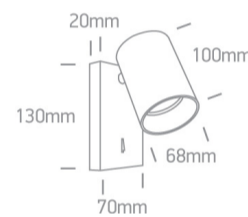

10W Retro surface wall decorative MR16 GU10 Spot.

Complies with standard EN60598-1 and any other specific standards.

Downloads

Dimensions

Physical Specification

Item Group	18 Decorative
Family	The Retro GU10 Spots
Order Code	65105NA/MG
Colour	Metal Grey
Material	Aluminium
Shape	Rectangular
Length	130mm
Width	70mm
Height	20mm
Surface Wall	Yes
Indoor	Yes
Adjustable	2 Directions

Electrical Characteristics

Gear	No
Fitting + Driver	
Input Voltage	100-240V
50 Hz	Yes
60 Hz	Yes
Safety Class	
Power(Watts)	10W
IP Rating	IP20
Light Source	Replaceable lamp
Lamp Holder	GU10
Number of Lamps	1
Dimmable	N/A
F Mark	

Illumination Data

Illumination Diagram	
Dark Light	Yes

Packing Info

Box Length	15cm
Box Width	13cm
Box Height	8,5cm
Box Weight	0,55Kg
Pcs/Carton	24
Carton Weight	13,2Kg
Barcode	5291889064954
HS Code	9405409900