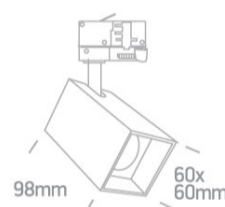

10W Dark Light GU10 Track Spot.

Complies with standard EN60598-1 and any other specific standards.

Downloads

Dimensions

Related items

40002A/W

40003A/W

Physical Specification

Item Group	09 Track Lights
Family	The Dark Light GU10 Range Square
Order Code	65105NAT/W
Colour	White
Material	Aluminium
Shape	Rectangular
Length	60mm

Width	60mm
Height	98mm
Track mounted	Yes
Indoor	Yes
Adjustable	2 Directions