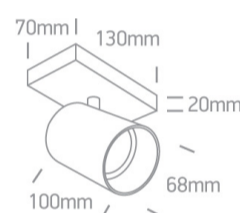

18 Decorative>The Retro GU10 Spots

65105N/B

10W Retro surface wall and ceiling decorative MR16 GU10 Spot.

Complies with standard EN60598-1 and any other specific standards.

Downloads

Dimensions

Physical Specification

Item Group	18 Decorative
Family	The Retro GU10 Spots
Order Code	65105N/B
Colour	Black
Material	Aluminium
Shape	Rectangular
Length	130mm
Width	70mm
Height	20mm
Surface Ceiling	Yes
Surface Wall	Yes
Indoor	Yes

Adjustable

2 Directions

Electrical Characteristics

Gear

No

Fitting + Driver

Input Voltage

100-240V

15cm

Box Width

13cm

Box Height

8,5cm

Pcs/Carton

24

Barcode