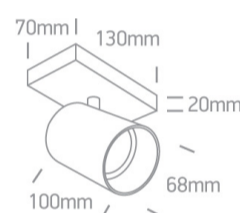

10W Retro surface wall and ceiling decorative MR16 GU10 Spot.

Complies with standard EN60598-1 and any other specific standards.

Downloads

Dimensions

Physical Specification

Item Group	18 Decorative
Family	The Retro GU10 Spots
Order Code	65105N/BBS
Colour	Brushed Brass
Material	Aluminium
Shape	Rectangular
Length	130mm
Width	70mm
Height	20mm
Surface Ceiling	Yes
Surface Wall	Yes
Indoor	Yes

Adjustable

2 Directions

Electrical Characteristics

Gear

No

Fitting + Driver

Input Voltage

100-240V

15cm

Box Width

13cm

Box Height

8,5cm

Box Weight

0,55Kg

Pcs/Carton