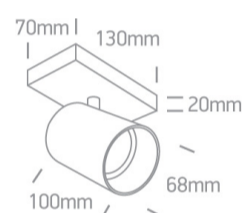

18 Decorative>The Retro GU10 Spots

65105N/MG

10W Retro surface wall and ceiling decorative MR16 GU10 Spot.

Complies with standard EN60598-1 and any other specific standards.

Downloads

Dimensions

Physical Specification

Item Group	18 Decorative
Family	The Retro GU10 Spots
Order Code	65105N/MG
Colour	Metal Grey
Material	Aluminium
Shape	Rectangular
Length	130mm
Width	70mm
Height	20mm
Surface Ceiling	Yes
Surface Wall	Yes
Indoor	Yes

Adjustable

2 Directions

Electrical Characteristics

Gear

No

Fitting + Driver

Input Voltage

100-240V

15cm

Box Width

13cm

Box Height

8,5cm

Box Weight

0,55Kg

Pcs/Carton