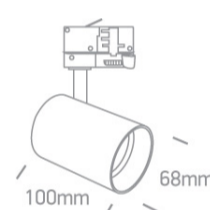

10 Track Spots>The Dark Light GU10 Range Round

65105NT/B

10W Dark Light GU10 Track Spot Range .

Complies with standard EN60598-1 and any other specific standards.

Downloads

Dimensions

Related items

40002A/B

40003A/B

Physical Specification

Item Group	10 Track Spots
Family	The Dark Light GU10 Range Round
Order Code	65105NT/B
Colour	Black
Material	Aluminium
Shape	Circular
Height	100mm

Diameter	68mm
Track mounted	Yes
Indoor	Yes
Adjustable	2 Directions

Electrical Characteristics

Gear	No
------	----

Fitting + Driver

Input Voltage	100-240V
50 Hz	Yes
60 Hz	Yes
Safety Class	
Power(Watts)	10W
IP Rating	IP20
Light Source	Replaceable lamp
Lamp Holder	GU10
Number of Lamps	1
Dimmable	N/A
F Mark	

Illumination Data

Illumination Diagram	
Dark Light	Yes

Packing Info

Box Length	15cm
Box Width	13cm
Box Height	8,5cm
Pcs/Carton	24

Barcode

5291889055778

HS Code

9405409900