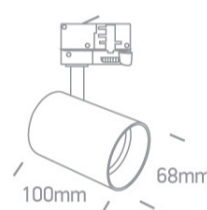

10 Track Spots>The Dark Light GU10 Range Round

65105NT/BBS

10W Dark Light GU10 Track Spot Range .

Complies with standard EN60598-1 and any other specific standards.

Downloads

Dimensions

Related items

40002A/B

40003A/B

Physical Specification

Item Group	10 Track Spots
Family	The Dark Light GU10 Range Round
Order Code	65105NT/BBS
Colour	Brushed Brass
Material	Aluminium
Shape	Circular
Height	100mm

Diameter	68mm
Track mounted	Yes
Indoor	Yes
Adjustable	2 Directions

#### Packing Info

Box Length	15cm
Box Width	13cm
Box Height	8,5cm
Pcs/Carton	24

Barcode

5291889065036

HS Code

9405409900