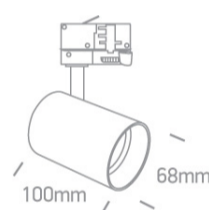

10 Track Spots>The Dark Light GU10 Range Round

65105NT/MG

10W Dark Light GU10 Track Spot Range .

Complies with standard EN60598-1 and any other specific standards.

Downloads

Dimensions

Related items

40002A/B

40003A/B

Physical Specification

Item Group	10 Track Spots
Family	The Dark Light GU10 Range Round
Order Code	65105NT/MG
Colour	Metal Grey
Material	Aluminium
Shape	Circular
Height	100mm

Diameter	68mm
Track mounted	Yes
Indoor	Yes
Adjustable	2 Directions

#### Packing Info

Box Length	15cm
Box Width	13cm
Box Height	8,5cm
Pcs/Carton	24

Barcode

5291889065043

HS Code

9405409900