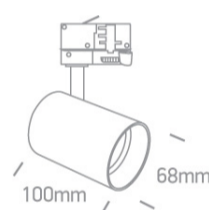

10 Track Spots>The Dark Light GU10 Range Round

65105NT/W

10W Dark Light GU10 Track Spot Range .

Complies with standard EN60598-1 and any other specific standards.

Downloads

Dimensions

Related items

40002A/W

40003A/W

Physical Specification

Item Group	10 Track Spots
Family	The Dark Light GU10 Range Round
Order Code	65105NT/W
Colour	White
Material	Aluminium
Shape	Circular
Height	100mm

Diameter	68mm
Track mounted	Yes
Indoor	Yes
Adjustable	2 Directions

#### Packing Info

Box Length	15cm
Box Width	13cm
Box Height	8,5cm
Pcs/Carton	24

Barcode

5291889055761

HS Code

9405409900