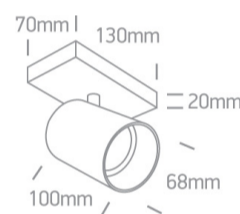

10W Retro surface wall and ceiling decorative MR16 GU10 Spot.

Complies with standard EN60598-1 and any other specific standards.

Downloads

Dimensions

Physical Specification

Item Group	18 Decorative
Family	The Retro GU10 Spots
Order Code	65105N/W
Colour	White
Material	Aluminium
Shape	Rectangular
Length	130mm
Width	70mm
Height	20mm
Surface Ceiling	Yes
Surface Wall	Yes
Indoor	Yes

Adjustable

2 Directions

Electrical Characteristics

Gear

No

Fitting + Driver

Input Voltage

100-240V

15cm

Box Width

8,5cm

Box Height

13cm

Pcs/Carton

24

Barcode