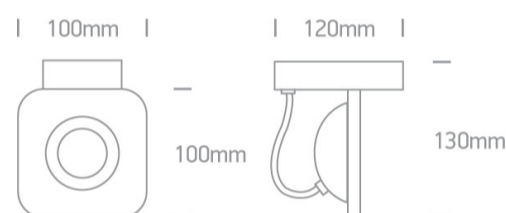

14 Wall & Ceiling LED>The COB Adjustable Decorative Spot

65107/W/W

7W COB LED adjustable ceiling downlight, ideal for residential and commercial illumination.

Complete with non-dimmable LED driver.

Complies with standard EN60598-1 and any other specific standards.

Downloads

Dimensions

Gallery

Physical Specification

Item Group	14 Wall & Ceiling LED
Family	The COB Adjustable Decorative Spot
Order Code	65107/W/W
Colour	White
Material	Aluminium
Shape	Rectangular
Length	100mm

Width	120mm
Height	130mm
Surface Ceiling	Yes
Surface Wall	Yes
Indoor	Yes
Adjustable	2 Directions

Electrical Characteristics

Gear	Built In
Fitting + Driver	
Input Voltage	100-240V
50 Hz	Yes
60 Hz	Yes
Safety Class	
Power(Watts)	7W
IP Rating	IP20
Light Source	LED built in
Dimmable	No
F Mark	

Illumination Data

Colour Temperature	3000K
Lumen Output	594lm
Light Efficiency	84,85lm/W
CRI	80
Beam Angle	35°
Illumination Diagram	

Packing Info

Box Length	12,5cm
Box Width	13,5cm
Box Height	10,5cm
Box Weight	0,55Kg
Pcs/Carton	12
Barcode	5291889036395