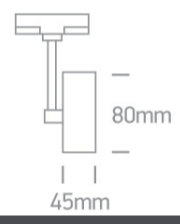

10 Track Spots>The E27 Track Spot Die cast

65111AT/W

75W E27 PAR30 Track Spot Range .

Complies with standard EN60598-1 and any other specific standards.

Downloads

Dimensions

Related items

40002A/W

40003A/W

Physical Specification

Item Group	10 Track Spots
Family	The E27 Track Spot Die cast
Order Code	65111AT/W
Colour	White
Material	Die Cast
Shape	Circular
Height	45mm

Diameter	80mm
Track mounted	Yes
Indoor	Yes
Adjustable	2 Directions

Illumination Data

Illumination Diagram	
----------------------	---

Packing Info

Box Length	12cm
Box Width	5cm
Box Height	15cm
Box Weight	0,29Kg
Pcs/Carton	40

Barcode

5291889023937

HS Code

9405409900