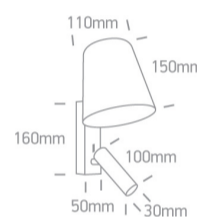

14 Wall & Ceiling LED>Reading Spots Aluminium

65142/W/W

3W COB LED bedside adjustable fitting with aluminium shade ideal for room hotel installation, IP20.

Complete with driver.

Complies with standard EN60598-1 and any other specific standards.

Downloads

Dimensions

Physical Specification

Item Group	14 Wall & Ceiling LED
Family	Reading Spots Aluminium
Order Code	65142/W/W
Colour	White
Material	Aluminium
Surface Wall	Yes
Indoor	Yes
Adjustable	2 Directions