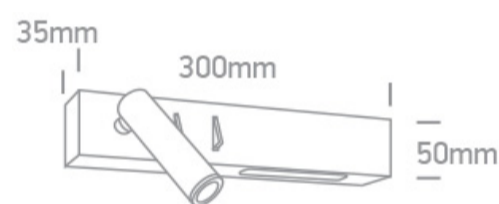

New 2021 Edition 2>Decorative

65146/B/W

3W COB LED +6W side light bedside adjustable fitting with 2 switches, IP20.

Complete with 700mA drivers.

Complies with standard EN60598-1 and any other specific standards.

Downloads

Dimensions

Physical Specification

Item Group	New 2021 Edition 2
Family	Decorative
Order Code	65146/B/W
Colour	Black
Material	Metal + Aluminium
Shape	Rectangular
Length	300mm
Width	50mm
Height	35mm
Surface Wall	Yes
Indoor	Yes
Adjustable	2 Directions