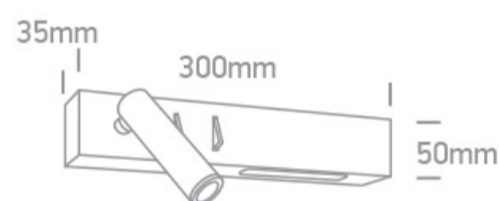

New 2021 Edition 2>Decorative

65146/W/W

3W COB LED +6W side light bedside adjustable fitting with 2 switches, IP20.

Complete with 500mA and 700mA drivers.

Complies with standard EN60598-1 and any other specific standards.

Downloads

Dimensions

Physical Specification

Item Group	New 2021 Edition 2
Family	Decorative
Order Code	65146/W/W
Colour	White
Material	Metal + Aluminium
Shape	Rectangular
Length	300mm
Width	50mm
Height	35mm
Surface Wall	Yes
Indoor	Yes
Adjustable	2 Directions