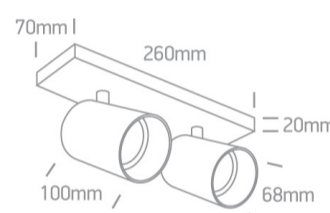

18 Decorative>The Retro GU10 Spots

65205N/B

2x10W Retro surface wall and ceiling decorative MR16 GU10 Spot.

Complies with standard EN60598-1 and any other specific standards.

Downloads

Dimensions

Physical Specification

Item Group	18 Decorative
Family	The Retro GU10 Spots
Order Code	65205N/B
Colour	Black
Material	Aluminium
Shape	Rectangular
Length	260mm
Width	70mm
Height	20mm
Surface Ceiling	Yes
Surface Wall	Yes
Indoor	Yes

Adjustable

2 Directions

## Packing Info

Box Length

30,5cm

Box Width

12,5cm

Box Height

8,5cm

Box Weight