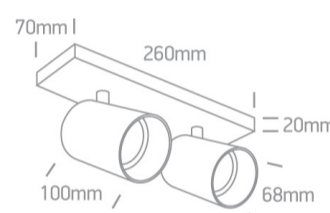

18 Decorative>The Retro GU10 Spots

65205N/BBS

2x10W Retro surface wall and ceiling decorative MR16 GU10 Spot.

Complies with standard EN60598-1 and any other specific standards.

Downloads

Dimensions

Physical Specification

Item Group	18 Decorative
Family	The Retro GU10 Spots
Order Code	65205N/BBS
Colour	Brushed Brass
Material	Aluminium
Shape	Rectangular
Length	260mm
Width	70mm
Height	20mm
Surface Ceiling	Yes
Surface Wall	Yes
Indoor	Yes

Adjustable

2 Directions

## Packing Info

Box Length

30,5cm

Box Width

12,5cm

Box Height

8,5cm

Box Weight