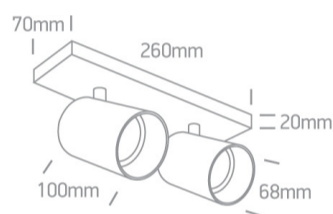

18 Decorative>The Retro GU10 Spots

65205N/MG

2x10W Retro surface wall and ceiling decorative MR16 GU10 Spot.

Complies with standard EN60598-1 and any other specific standards.

Downloads

Dimensions

Physical Specification

Item Group	18 Decorative
Family	The Retro GU10 Spots
Order Code	65205N/MG
Colour	Metal Grey
Material	Aluminium
Shape	Rectangular
Length	260mm
Width	70mm
Height	20mm
Surface Ceiling	Yes
Surface Wall	Yes
Indoor	Yes

Adjustable

2 Directions

Electrical Characteristics

Gear

No

Fitting + Driver

Input Voltage

100-240V

30,5cm

Box Width

12,5cm

Box Height

8,5cm

Box Weight

1,020kg

Pcs/Carton