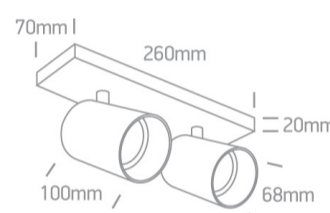

18 Decorative>The Retro GU10 Spots

65205N/W

2x10W Retro surface wall and ceiling decorative MR16 GU10 Spot.

Complies with standard EN60598-1 and any other specific standards.

Downloads

Dimensions

Physical Specification

Item Group	18 Decorative
Family	The Retro GU10 Spots
Order Code	65205N/W
Colour	White
Material	Aluminium
Shape	Rectangular
Length	260mm
Width	70mm
Height	20mm
Surface Ceiling	Yes
Surface Wall	Yes
Indoor	Yes

Adjustable

2 Directions

## Packing Info

Box Length

30,5cm

Box Width

12,5cm

Box Height

8,5cm

Box Weight