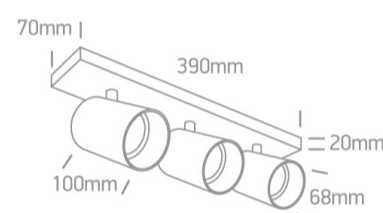

18 Decorative>The Retro GU10 Spots

65305N/B

3x10W Retro surface wall and ceiling decorative MR16 GU10 Spot.

Complies with standard EN60598-1 and any other specific standards.

Downloads

Dimensions

Physical Specification

Item Group	18 Decorative
Family	The Retro GU10 Spots
Order Code	65305N/B
Colour	Black
Material	Aluminium
Shape	Rectangular
Length	390mm
Width	70mm
Height	20mm
Surface Ceiling	Yes
Surface Wall	Yes
Indoor	Yes

Adjustable

2 Directions

Electrical Characteristics

Gear

No

Fitting + Driver

Input Voltage

100-240V

43cm

Box Width

8,5cm

Box Height

13cm

Pcs/Carton

24

Barcode