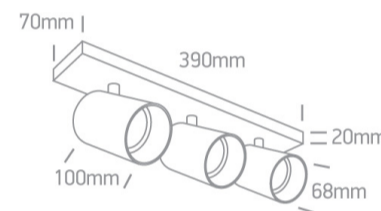

18 Decorative>The Retro GU10 Spots

65305N/BBS

3x10W Retro surface wall and ceiling decorative MR16 GU10 Spot.

Complies with standard EN60598-1 and any other specific standards.

Downloads

Dimensions

Physical Specification

Item Group	18 Decorative
Family	The Retro GU10 Spots
Order Code	65305N/BBS
Colour	Brushed Brass
Material	Aluminium
Shape	Rectangular
Length	390mm
Width	70mm
Height	20mm
Surface Ceiling	Yes
Surface Wall	Yes
Indoor	Yes

Adjustable

2 Directions

Electrical Characteristics

Gear

No

Fitting + Driver

Input Voltage

100-240V

43cm

Box Width

8,5cm

Box Height

13cm

Pcs/Carton

24

Barcode