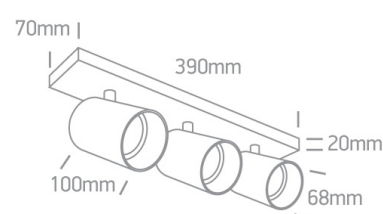

18 Decorative>The Retro GU10 Spots

65305N/MG

3x10W Retro surface wall and ceiling decorative MR16 GU10 Spot.

Complies with standard EN60598-1 and any other specific standards.

Downloads

Dimensions

Physical Specification

Item Group	18 Decorative
Family	The Retro GU10 Spots
Order Code	65305N/MG
Colour	Metal Grey
Material	Aluminium
Shape	Rectangular
Length	390mm
Width	70mm
Height	20mm
Surface Ceiling	Yes
Surface Wall	Yes
Indoor	Yes

Adjustable

2 Directions

Electrical Characteristics

Gear

No

Fitting + Driver

Input Voltage

100-240V

43cm

Box Width

8,5cm

Box Height

13cm

Pcs/Carton

24

Barcode