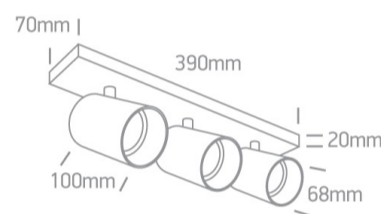

18 Decorative>The Retro GU10 Spots

65305N/W

3x10W Retro surface wall and ceiling decorative MR16 GU10 Spot.

Complies with standard EN60598-1 and any other specific standards.

Downloads

Dimensions

Physical Specification

Item Group	18 Decorative
Family	The Retro GU10 Spots
Order Code	65305N/W
Colour	White
Material	Aluminium
Shape	Rectangular
Length	390mm
Width	70mm
Height	20mm
Surface Ceiling	Yes
Surface Wall	Yes
Indoor	Yes

Adjustable

2 Directions

Electrical Characteristics

Gear

No

Fitting + Driver

Input Voltage

100-240V

43cm

Box Width

8,5cm

Box Height

13cm

Pcs/Carton

24

Barcode