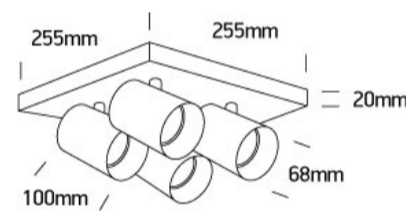

New 2021 Edition 3>Decorative

65405N/B

4x10W Retro surface wall and ceiling decorative MR16 GU10 Spot.

Complies with standard EN60598-1 and any other specific standards.

Downloads

Dimensions

Physical Specification

Item Group	New 2021 Edition 3
Family	Decorative
Order Code	65405N/B
Colour	Black
Material	Aluminium
Shape	Rectangular
Length	255mm
Width	255mm
Height	20mm
Surface Ceiling	Yes
Surface Wall	Yes
Indoor	Yes

Adjustable

2 Directions

Electrical Characteristics

Gear

No

Fitting + Driver

Input Voltage

100-240V

26,3cm

Box Width

11,2cm

Box Height

27,8cm

Pcs/Carton

12

Barcode