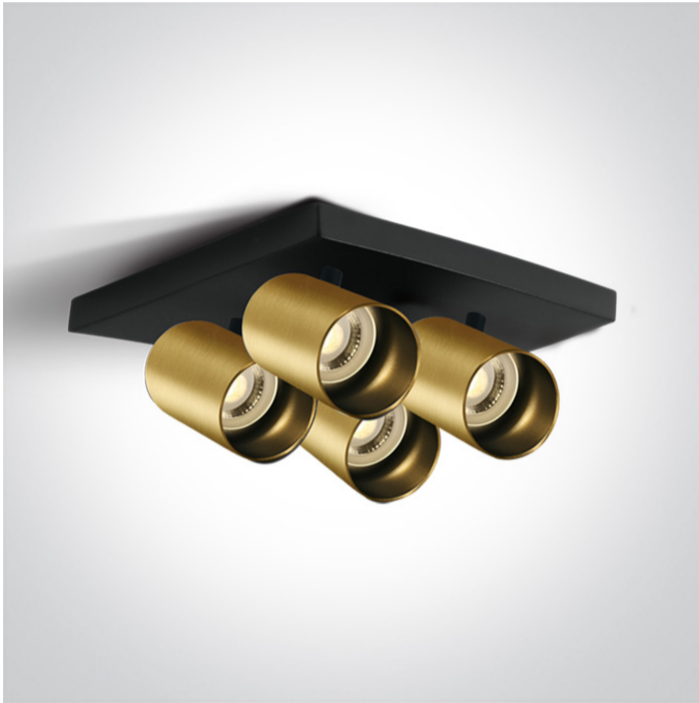

New 2021 Edition 3>Decorative

65405N/BBS

4x10W Retro surface wall and ceiling decorative MR16 GU10 Spot.

Complies with standard EN60598-1 and any other specific standards.

Downloads

Dimensions

Physical Specification

Item Group	New 2021 Edition 3
Family	Decorative
Order Code	65405N/BBS
Colour	Brushed Brass
Material	Aluminium
Shape	Rectangular
Length	255mm
Width	255mm
Height	20mm
Surface Ceiling	Yes
Surface Wall	Yes
Indoor	Yes

Adjustable

2 Directions

Electrical Characteristics

Gear

No

Fitting + Driver

Input Voltage

100-240V

IP20

Light Source

Replaceable lamp

Lamp Holder

GU10

Number of Lamps

4

Dimmable