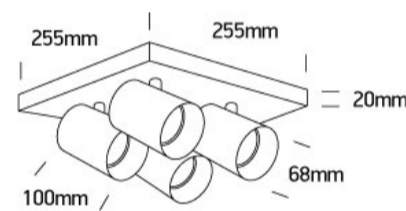

New 2021 Edition 3>Decorative

65405N/BBS

4x10W Retro surface wall and ceiling decorative MR16 GU10 Spot.

Complies with standard EN60598-1 and any other specific standards.

Downloads

Dimensions

Physical Specification

Item Group	New 2021 Edition 3
Family	Decorative
Order Code	65405N/BBS
Colour	Brushed Brass
Material	Aluminium
Shape	Rectangular
Length	255mm
Width	255mm
Height	20mm
Surface Ceiling	Yes
Surface Wall	Yes
Indoor	Yes

Adjustable

2 Directions

Electrical Characteristics

Gear

No

Fitting + Driver

Input Voltage

100-240V

26,3cm

Box Width

11,2cm

Box Height

27,8cm

Pcs/Carton

12

Barcode