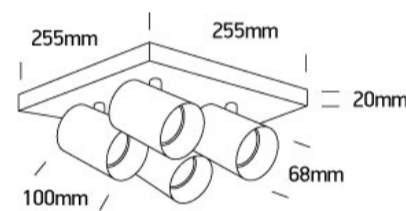

New 2021 Edition 3>Decorative

65405N/W

4x10W Retro surface wall and ceiling decorative MR16 GU10 Spot.

Complies with standard EN60598-1 and any other specific standards.

Downloads

Dimensions

Physical Specification

| | |
|-----------------|--------------------|
| Item Group | New 2021 Edition 3 |
| Family | Decorative |
| Order Code | 65405N/W |
| Colour | White |
| Material | Aluminium |
| Shape | Rectangular |
| Length | 255mm |
| Width | 255mm |
| Height | 20mm |
| Surface Ceiling | Yes |
| Surface Wall | Yes |
| Indoor | Yes |

Adjustable

2 Directions

Electrical Characteristics

Gear

No

Fitting + Driver

Input Voltage

100-240V

26,3cm

Box Width

11,2cm

Box Height

27,8cm

Pcs/Carton

12

Barcode