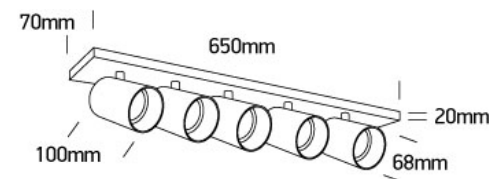

New 2021 Edition 3>Decorative

65505N/B

5x10W Retro surface wall and ceiling decorative MR16 GU10 Spot.

Complies with standard EN60598-1 and any other specific standards.

Downloads

Dimensions

Physical Specification

Item Group	New 2021 Edition 3
Family	Decorative
Order Code	65505N/B
Colour	Black
Material	Aluminium
Shape	Rectangular
Length	650mm
Width	70mm
Height	20mm
Surface Ceiling	Yes
Surface Wall	Yes
Indoor	Yes

Adjustable

2 Directions

Electrical Characteristics

Gear

No

Fitting + Driver

Input Voltage

100-240V

13cm

Box Width

8,5cm

Box Height

69cm

Pcs/Carton

10

Barcode