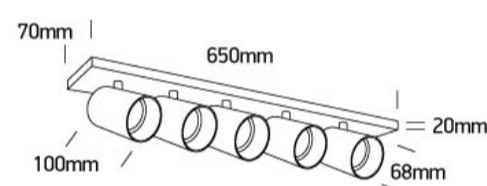

New 2021 Edition 3>Decorative

65505N/BBS

5x10W Retro surface wall and ceiling decorative MR16 GU10 Spot.

Complies with standard EN60598-1 and any other specific standards.

Downloads

Dimensions

Physical Specification

| | |
|-----------------|--------------------|
| Item Group | New 2021 Edition 3 |
| Family | Decorative |
| Order Code | 65505N/BBS |
| Colour | Brushed Brass |
| Material | Aluminium |
| Shape | Rectangular |
| Length | 650mm |
| Width | 70mm |
| Height | 20mm |
| Surface Ceiling | Yes |
| Surface Wall | Yes |
| Indoor | Yes |

Adjustable

2 Directions

Electrical Characteristics

Gear

No

Fitting + Driver

Input Voltage

100-240V

13cm

Box Width

8,5cm

Box Height

69cm

Pcs/Carton

10

Barcode