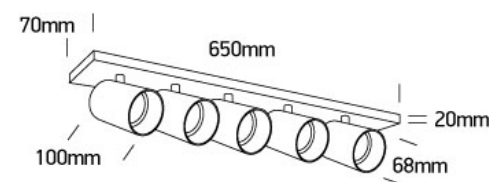

New 2021 Edition 3>Decorative

65505N/MG

5x10W Retro surface wall and ceiling decorative MR16 GU10 Spot.

Complies with standard EN60598-1 and any other specific standards.

Downloads

Dimensions

Physical Specification

Item Group	New 2021 Edition 3
Family	Decorative
Order Code	65505N/MG
Colour	Metal Grey
Material	Aluminium
Shape	Rectangular
Length	650mm
Width	70mm
Height	20mm
Surface Ceiling	Yes
Surface Wall	Yes
Indoor	Yes

Adjustable

2 Directions

## Packing Info

Box Length

13cm

Box Width

8,5cm

Box Height

69cm

Pcs/Carton