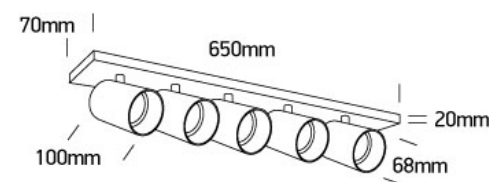

New 2021 Edition 3>Decorative

65505N/W

5x10W Retro surface wall and ceiling decorative MR16 GU10 Spot.

Complies with standard EN60598-1 and any other specific standards.

Downloads

Dimensions

Physical Specification

Item Group	New 2021 Edition 3
Family	Decorative
Order Code	65505N/W
Colour	White
Material	Aluminium
Shape	Rectangular
Length	650mm
Width	70mm
Height	20mm
Surface Ceiling	Yes
Surface Wall	Yes
Indoor	Yes

Adjustable

2 Directions

### Packing Info

Box Length

13cm

Box Width

8,5cm

Box Height

69cm

Pcs/Carton