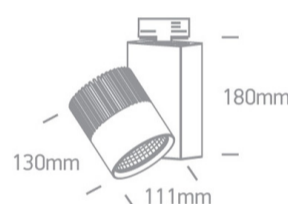

10 Track Spots>The COB Track Spot Range Aluminium

65614T/B/W

45W COB LED track spot with, ideal for shops and showrooms.

Supplied with electronic high frequency control driver as standard.

Complies with standard EN60598-1 and any other specific standards.

Downloads

Dimensions

Related items

40002A/B

40003A/B

Physical Specification

| | |
|------------|------------------------------------|
| Item Group | 10 Track Spots |
| Family | The COB Track Spot Range Aluminium |
| Order Code | 65614T/B/W |
| Colour | Black |
| Material | Aluminium |
| Shape | Circular |
| Height | 130mm |

| | |
|---------------|--------------|
| Diameter | 111mm |
| Track mounted | Yes |
| Indoor | Yes |
| Adjustable | 2 Directions |

Electrical Characteristics

| | |
|------------------|---|
| Gear | Built In |
| Fitting + Driver | |
| Input Voltage | 220-240V |
| 50 Hz | Yes |
| 60 Hz | Yes |
| Safety Class |  |
| Power(Watts) | 45W |
| IP Rating | IP20 |
| Light Source | LED built in |
| Dimmable | No |

Illumination Data

| | |
|----------------------|---|
| Colour Temperature | 3000K |
| Lumen Output | 3500lm |
| Light Efficiency | 77,78lm/W |
| CRI | 80 |
| Beam Angle | 36° |
| Illumination Diagram |  |