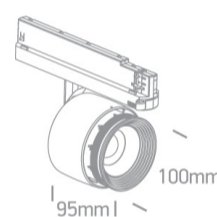

09 Track Lights>The Zoomable Range

65648T/B/C

30W COB LED adjustable beam 12°-60° Track Spot

Complete with 700mA driver.

Complies with standard EN60598-1 and any other specific standards.

Downloads

Dimensions

Related items

40002A/B

40003A/B

Physical Specification

Item Group	09 Track Lights
Family	The Zoomable Range
Order Code	65648T/B/C
Colour	Black
Material	Aluminium
Shape	Circular
Height	95mm

Diameter	100mm
Track mounted	Yes
Indoor	Yes
Adjustable	2 Directions