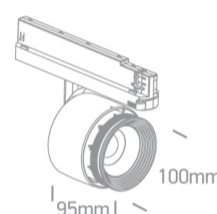

10 Track Spots>The Zoomable Range

65648T/B/W

30W COB LED adjustable beam 12°-60° Track Spot

Complete with 700mA driver.

Complies with standard EN60598-1 and any other specific standards.

Downloads

Dimensions

Related items

40003A/B

Physical Specification

Item Group	10 Track Spots
Family	The Zoomable Range
Order Code	65648T/B/W
Colour	Black
Material	Aluminium
Shape	Circular
Height	95mm

Diameter	100mm
Track mounted	Yes
Indoor	Yes
Adjustable	2 Directions