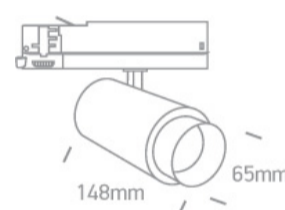

10 Track Spots>The Zoomable Range

65650AT/W/W

15W adjustable beam angle COB LED track spot, ideal for shops and showrooms.

Complete with 350mA driver.

Complies with standard EN60598-1 and any other specific standards.

Downloads

Dimensions

Related items

40002A/W

40003A/W

Physical Specification

| | |
|------------|--------------------|
| Item Group | 10 Track Spots |
| Family | The Zoomable Range |
| Order Code | 65650AT/W/W |
| Colour | White |
| Material | Aluminium |
| Shape | Circular |
| Height | 148mm |

| | |
|---------------|--------------|
| Diameter | 55mm |
| Track mounted | Yes |
| Indoor | Yes |
| Adjustable | 2 Directions |

Electrical Characteristics

| | |
|------------------|---|
| Gear | Built In |
| Fitting + Driver | |
| Input Voltage | 220-240V |
| 50 Hz | Yes |
| 60 Hz | Yes |
| Safety Class |  |
| Power(Watts) | 15W |
| IP Rating | IP20 |
| Light Source | LED built in |
| Dimmable | No |