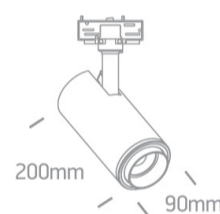

10 Track Spots>The Zoomable Range

65650T/W/W

30W COB LED adjustable beam 20°-60° Track Spot

Complete with 750mA driver.

Complies with standard EN60598-1 and any other specific standards.

Downloads

Dimensions

Related items

40003A/W

Physical Specification

Item Group	10 Track Spots
Family	The Zoomable Range
Order Code	65650T/W/W
Colour	White
Material	Aluminium
Shape	Circular
Height	200mm

Diameter	90mm
Track mounted	Yes
Indoor	Yes
Adjustable	2 Directions