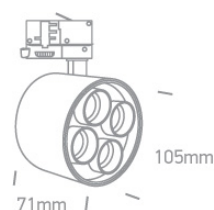

10 Track Spots>Dark Light Tubes Track Spots

65656CT/W/W

24W SMD LED track spot with, ideal for shops and showrooms.

Complete with 700mA driver.

Complies with standard EN60598-1 and any other specific standards.

Downloads

Dimensions

Related items

40002A/W

40003A/W

Physical Specification

Item Group	10 Track Spots
Family	Dark Light Tubes Track Spots
Order Code	65656CT/W/W
Colour	White
Material	Aluminium
Shape	Circular
Height	71mm

Diameter	105mm
Track mounted	Yes
Indoor	Yes
Adjustable	2 Directions

Electrical Characteristics

Gear	Built In
Fitting + Driver	
Input Voltage	220-240V
50 Hz	Yes
60 Hz	Yes
Safety Class	
Power(Watts)	24W
IP Rating	IP20
Light Source	LED built in
Dimmable	No

Fitting	
Input Type	Constant Current
Input Current	700mA
Voltage	34V
Safety Class	
Power(Watts)	23,8W
IP Rating	IP20
Light Source	LED built in
LED Type	SMD 5050
LED Brand	Osram
LED Number	4

Gear

Gear Type	Led Driver
Input Voltage	220-240V
50 Hz	Yes
60 Hz	Yes
Power(Watts)	21-29,4W
Power Factor	0,9
Constant Current	Yes
700mA	30-42V
IP Rating	IP20
Safety Class	
Dimmable	No
Housing Material	Plastic
Output Terminal	Connector
Brand	KEGU