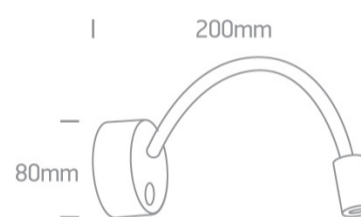

14 Wall & Ceiling LED>Reading Spots Aluminium

65738A/B/W

3W COB LED bedside adjustable fitting ideal for room hotel installation, IP20.

Complete with driver.

Complies with standard EN60598-1 and any other specific standards.

Downloads

Dimensions

Physical Specification

Item Group	14 Wall & Ceiling LED
Family	Reading Spots Aluminium
Order Code	65738A/B/W
Colour	Black
Material	Aluminium
Shape	Circular
Height	200mm
Diameter	80mm
Surface Wall	Yes
Indoor	Yes
Adjustable	2 Directions

Packing Info

Box Length	18,5cm
Box Width	18,5cm
Box Height	8,5cm
Box Weight	0,46Kg
Pcs/Carton	24
Barcode	5291889055280
HS Code	9405409900

Warranty

2 Years

Weee Directive

Yes
