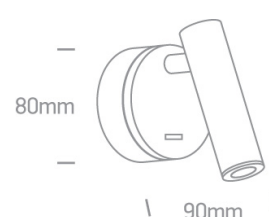

14 Wall & Ceiling LED>Reading Spots Aluminium

65738/AL/W

3W COB LED bedside adjustable fitting ideal for room hotel installation, IP20.

Complete with driver.

Complies with standard EN60598-1 and any other specific standards.

Downloads

Dimensions

Physical Specification

Item Group	14 Wall & Ceiling LED
Family	Reading Spots Aluminium
Order Code	65738/AL/W
Colour	Aluminium
Material	Aluminium
Shape	Circular
Height	90mm
Diameter	80mm
Surface Wall	Yes
Indoor	Yes
Adjustable	2 Directions