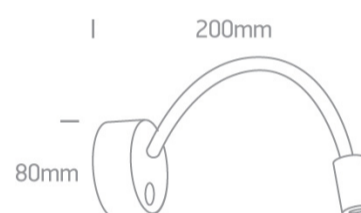

14 Wall & Ceiling LED>Reading Spots Aluminium

65738A/W/W

3W COB LED bedside adjustable fitting ideal for room hotel installation, IP20.

Complete with driver.

Complies with standard EN60598-1 and any other specific standards.

Downloads

Dimensions

Physical Specification

Item Group	14 Wall & Ceiling LED
Family	Reading Spots Aluminium
Order Code	65738A/W/W
Colour	White
Material	Aluminium
Shape	Circular
Height	200mm
Diameter	80mm
Surface Wall	Yes
Indoor	Yes
Adjustable	2 Directions