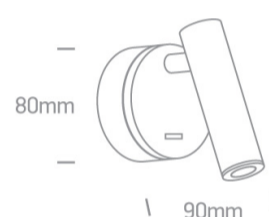

14 Wall & Ceiling LED>Reading Spots Aluminium

65738/BBS/W

3W COB LED bedside adjustable fitting ideal for room hotel installation, IP20.

Complete with driver.

Complies with standard EN60598-1 and any other specific standards.

Downloads

Dimensions

Physical Specification

Item Group	14 Wall & Ceiling LED
Family	Reading Spots Aluminium
Order Code	65738/BBS/W
Colour	Brushed Brass
Material	Aluminium
Shape	Circular
Height	90mm
Diameter	80mm
Surface Wall	Yes
Indoor	Yes
Adjustable	2 Directions

Packing Info

Box Length	11,5cm
Box Width	10,5cm
Box Height	13cm
Box Weight	0,43Kg
Pcs/Carton	24
Barcode	5291889064251
HS Code	9405409900

Warranty

2 Years

Weee Directive

Yes
